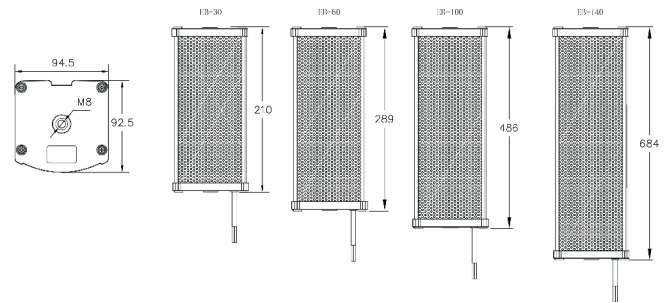

### ■ Technical Specifications

Product Type	Professional Column Speaker for Public Address			
Product Model	EB-30	EB-60	EB-100	EB-140
Speaker Power(AES)	30W	60W	100W	140W
Input Voltage	100V	100V	100V	100V
Sensitivity	89dB	90dB	92dB	95dB
Frequency Response	150-16000Hz	150-16000Hz	150-16000Hz	150-16000Hz
Driver Quantity	1	2	4	6
Driver Dimensions	3 inches	3 inches	3 inches	3 inches
External Dimensions (mm)	94.5X92.5X210	94.5X92.5X289	94.5X92.5X486	94.5X92.5X684
Installation Method	Wall mount	Wall mount	Wall mount	Wall mount
Mounting Accessory	L-shape brackets + pack of screws	L-shape brackets + pack of screws	L-shape brackets + pack of screws	L-shape brackets + pack of screws
Product Weight	0.93KG	1.42KG	2.47KG	3.47KG

### ■ Dimensions