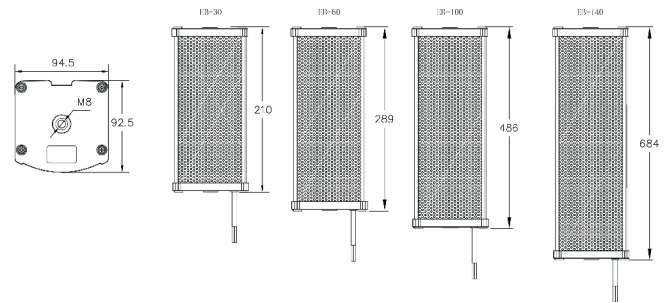

■ Dimensions

■ Safety Instructions

To avoid electric shock, overheat, fire, radiation, explosion, mechanical risk and injury or property loss due to improper use, please read and observe the following items before use:

1. Please check if the power of the connected equipment matches with that of this product before operation. Adjust the volume to proper level during operation. Do not operate at over-power or high-volume level for extended time to avoid product malfunction or hearing impairment.
2. If there is any abnormality during use (e.g., smoke, strange odor), please kill the power switch and unplug from power source, then send the product to the local dealer for repair.
3. Keep this product and its accessories in a dry and ventilated area. Do not store in a humid or dusty area for extended time. Keep away from fire, rain, liquid intrusion, bumping, throwing, vibrating, or from blocking any ventilation openings, to prevent malfunction.
4. The product must, when installed on walls or ceilings, be fixed firmly in place at adequate strength to prevent from falling.
5. Please abide by safety rules during operation. Do not use the product in places prohibited by laws or regulations to avoid accident.