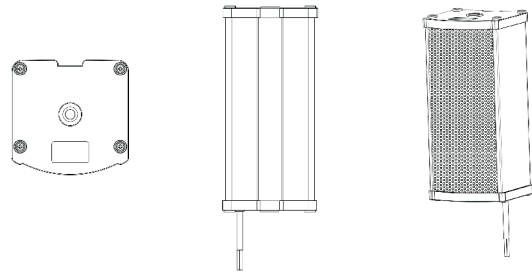

■ Illustration