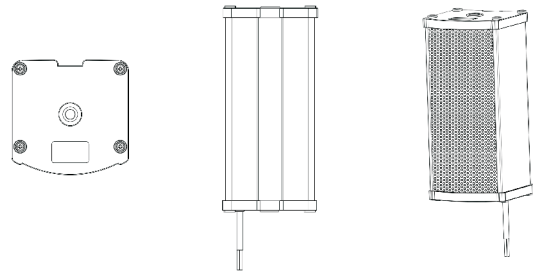

■ Illustration