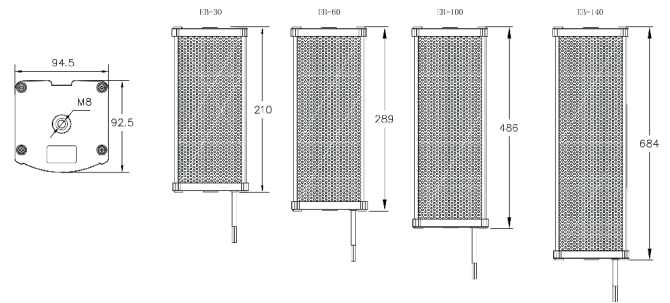

### ■ Technical Specifications

Product Type	Professional Column Speaker for Public Address			
Product Model	EB-30	EB-60	EB-100	EB-140
Speaker Power(AES)	30W	60W	100W	140W
Input Voltage	100V	100V	100V	100V
Sensitivity	89dB	90dB	92dB	95dB
Frequency Response	150-16000Hz	150-16000Hz	150-16000Hz	150-16000Hz
Driver Quantity	1	2	4	6
Driver Dimensions	3 inches	3 inches	3 inches	3 inches
External Dimensions (mm)	94.5X92.5X210	94.5X92.5X289	94.5X92.5X486	94.5X92.5X684
Installation Method	Wall mount	Wall mount	Wall mount	Wall mount
Mounting Accessory	L-shape brackets + pack of screws	L-shape brackets + pack of screws	L-shape brackets + pack of screws	L-shape brackets + pack of screws
Product Weight	0.93KG	1.42KG	2.47KG	3.47KG

### ■ Dimensions