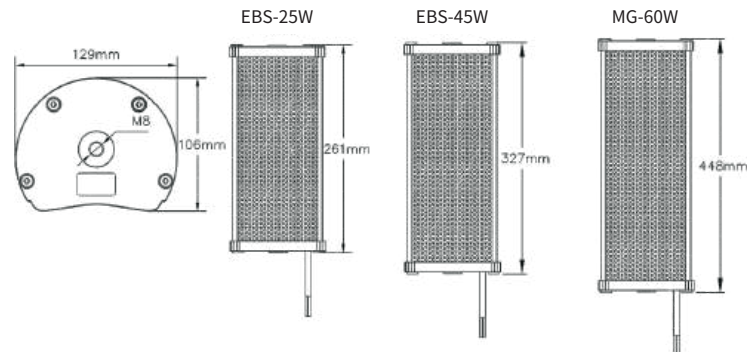

■ Illustration

■ Dimensions

■ Safety Instructions

To avoid electric shock, over temperature, catching fire, explosion, mechanical risk and hurt or property loss caused by improper use, please read the following items carefully before operation:

1. Please check if the power of the connected equipment matches with that of this product before operation. Adjust the volume to proper level during operation. Do not operate at over-power or high volume level for a long time to avoid abnormal functioning or hearing loss.
2. If abnormal phenomenon (smoke, abnormal smell) happens, please turn off the power switch and disconnect the power plug with power socket, and send the product to local dealer for maintenance.
3. The product and accessories should be put in dry and ventilated place rather than humid or dusty environment. Prevent the product from liquid, rain, water, over-colliding, throwing, vibra-ting, vent hole covered to avoid function destroyed.
4. When the product needs to be installed on wall or ceiling, please fix it tightly to avoid dropping risk.
5. Please abide by safety rules during operation. Do not use the product in the place prohibited by regulation or law to avoid accident.
6. Do not disassemble or repair the product by yourself to avoid hurt. If you have question or need service, please contact the local dealer.