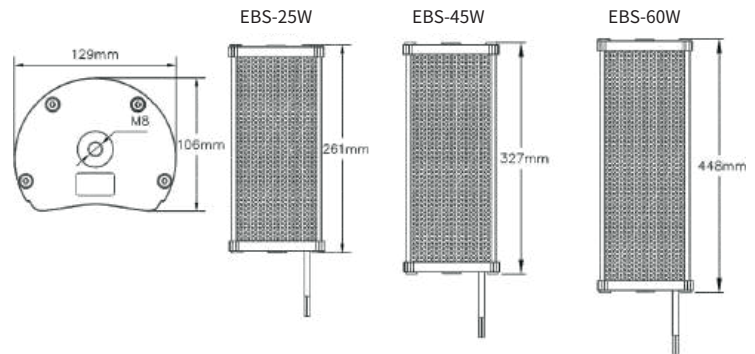

产品尺寸图

安全警示

为避免电击、高温、着火、辐射、爆炸、机械危险以及使用不当等可能造成的人身伤害或财产损失，使用本产品前，请仔细阅读并遵守以下事项：

1. 使用产品时请确认所连接设备与本产品功率是否匹配以及合理调整音量大小，不要在超过产品功率及大音量下长时间使用，以免造成产品异常和听力损伤；
2. 使用中若发现有异常（如冒烟、异味等），请立即关闭电源开关并拔掉电源插头，然后将产品送经销商检修；
3. 本产品及配件都应放置在室内干燥通风处，勿长期存放在潮湿、灰尘多的环境，使用中避免靠近火源、雨淋、进水、过度碰撞、抛掷、振动本机及覆盖通风孔，以免损坏其功能；
4. 若产品需要固定于墙壁或天花板上时，请确保固定到位，防止因固定强度不足导致产品发生跌落危险；
5. 使用该产品时需遵守相关安全规定，法律法规明确禁止使用场合请勿使用本机，以免导致意外事故；
6. 请不要自行拆机改装或维修，以防止出现人身伤害，如有问题或服务需求请联系当地经销商跟进处理。

产品服务保证书

注意事项：

1. 本单为保修凭证，请用户妥善保管，如有遗失，恕不保修或退换。
2. 保修期限：购买之日起十二个月内。
3. 除了不可抗力事件损坏外，由本公司负责，免费维修。
4. 如属保管不善或使用不当造成的损坏，维修点将酌情收费。
5. 擅自拆卸维修者，不予保修。
6. 以上保修条款仅限于中国市场适用（不包含港澳台地区）。

姓名：_____ 电话：_____ 地址：_____

商品：_____ 型号：_____ 购买日期：_____ 年 _____ 月 _____ 日

维修记录栏 (由维修员填写)	维修员签名	日期

◆广东得胜电子有限公司 ◆电话：400-6828-333 ◆地址：广东省惠州市博罗县龙溪街道富康一路2号