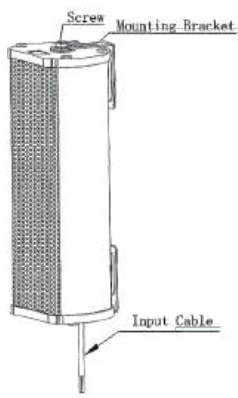

■ Features

- EBS series are professional waterproof outdoor aluminum column speakers with 4.5-inch constant-voltage drivers
- Designed with all-weather materials, moisture-proof, waterproof and UV-resistant
- Drivers utilize 4.5-inch full-range moisture-proof and waterproof composite material diaphragm, producing warm sound and rich vocals
- Corrosion-resistant aluminum grille cover reduces weight and simplifies installation and maintenance

■ Applications

Various outdoor wall-mount applications (e.g., shopping malls, neighborhoods, stations, schools, parks, corporate units)

■ Technical Specifications

Product Type	Waterproof Column Speaker for Public Address		
Product Model	EBS-25W	EBS-45W	EBS-60W
Speaker Power(AES)	50W	90W	120W
Input Voltage	100V	100V	100V
Sensitivity	89dB	92dB	94dB
Max SPL	105dB	111dB	114dB
Frequency Response	100-16000Hz	100-16000Hz	100-16000Hz
Driver Quantity	1	2	3
Driver Dimensions	4 inches	4 inches	4 inches
External Dimensions (mm)	129X106X261	129X106X327	129X106X448
Installation Method	Wall mount	Wall mount	Wall mount
Mounting Accessory	L-shape brackets + pack of screws	L-shape brackets + pack of screws	L-shape brackets + pack of screws
Product Weight	1.5KG	2.17KG	2.95KG

■ Installation