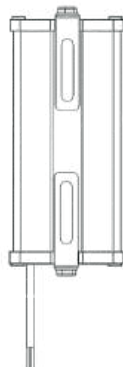

■ Features

- EBS series are professional waterproof outdoor aluminum column speakers with 4.5-inch constant-voltage drivers
- Designed with all-weather materials, moisture-proof, waterproof and UV-resistant
- Drivers utilize 4.5-inch full-range moisture-proof and waterproof composite material diaphragm, producing warm sound and rich vocals
- Corrosion-resistant aluminum grille cover reduces weight and simplifies installation and maintenance

■ Applications

Various outdoor wall-mount applications (e.g., shopping malls, neighborhoods, stations, schools, parks, corporate units)

■ Technical Specifications

Product Type	Waterproof Column Speaker for Public Address		
Product Model	EBS-25W	EBS-45W	EBS-60W
Speaker Power(AES)	50W	90W	120W
Input Voltage	100V	100V	100V
Sensitivity	89dB	92dB	94dB
Max SPL	105dB	111dB	114dB
Frequency Response	100-16000Hz	100-16000Hz	100-16000Hz
Driver Quantity	1	2	3
Driver Dimensions	4 inches	4 inches	4 inches
External Dimensions (mm)	129X106X261	129X106X327	129X106X448
Installation Method	Wall mount	Wall mount	Wall mount
Mounting Accessory	L-shape brackets + pack of screws	L-shape brackets + pack of screws	L-shape brackets + pack of screws
Product Weight	1.5KG	2.17KG	2.95KG

■ Installation