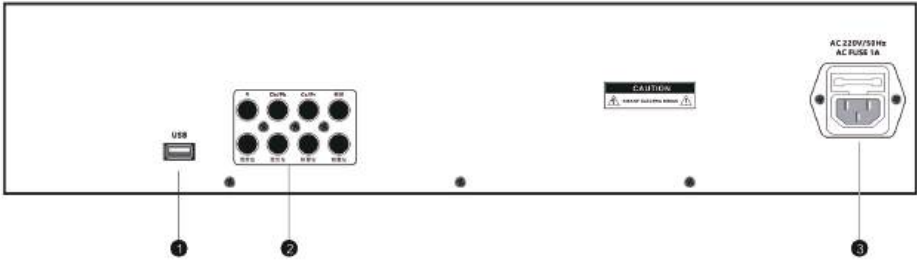

MG-10DM Multifunction DVD Player

■ Rear Panel

①USB Port

②Audio/Video Output

③Power Socket

■ Operating Instructions

1. Press the ▲ button to insert a music disc. Controlled player will stop playback after reading the disc or USB content, waiting for manual control, while uncontrolled player will automatically loop all tracks.

2. Press the ►► button to play or pause. Press the ■ button to stop playback. Controlled player defaults to single track playback mode; pressing ►► button when powered on will only play the first track and then stop.

3. Press ◀◀ to play the previous track. Press ►► to play the next track.

Note: Track navigation is disabled in single track loop mode.

4. Press the ↻ button to toggle playback modes. On-screen icon ↻ means loop playback mode, but does not specify single or all tracks loop. Use previous or next track buttons to check which it is.

5. The USB port will only function when no disc is inserted. Ensure the disc is removed; the display should show NO DISK before you can access USB content.