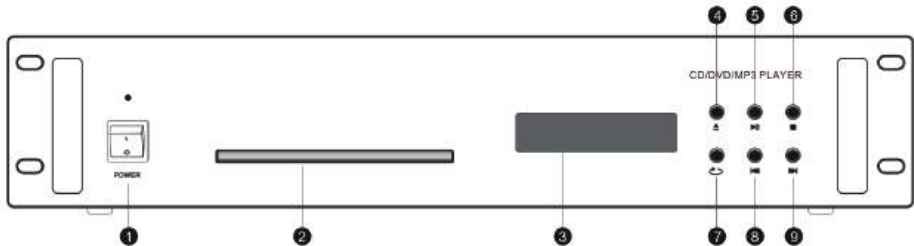

MG-10DM Multifunction DVD Player

■ Technical Specifications

- Display: VFD Display Screen + Power LED
- Audio Output: 775mV
- Input Power: 220V/50Hz
- Audio Output Frequency Range: 50-18,000Hz
- Power Consumption: 30W
- Protection: AC Fuse 1A
- Dimensions: 485*360*90 mm
- Net Weight: 3.9 kg
- Gross Weight: 5.28 kg

Note: The above data are measured by Takstar laboratory which has the final interpretation right!

■ Front Panel

① Power Switch

② Disc Tray

③ VFD Screen

④ Tray Open/Close

⑤ Pause/Play

⑥ CD/MP3 Switch

⑦ Play Mode Selection

⑧ Previous Track

⑨ Next Track